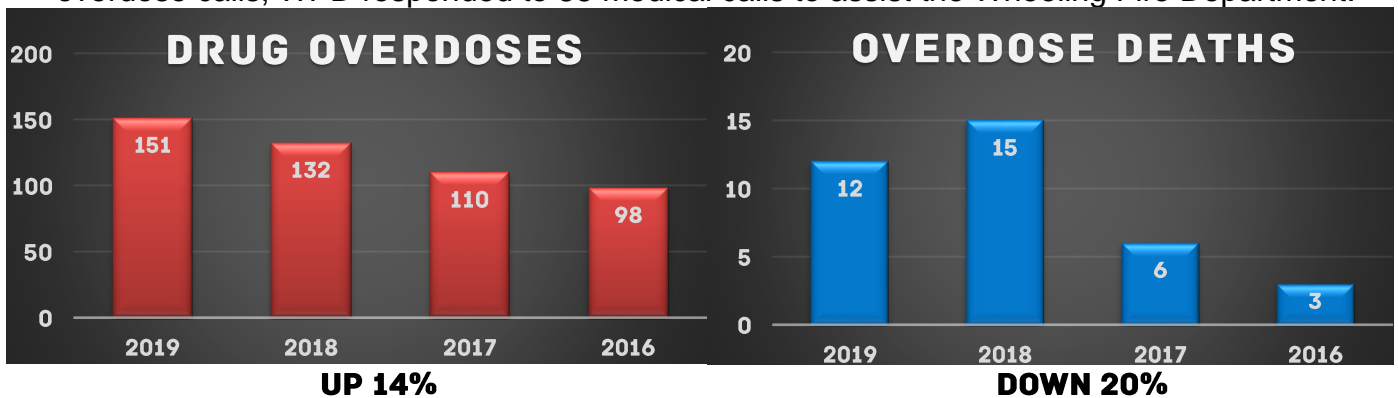

→ **Drug Overdoses** **INCREASED by 14%**

Drug-related overdoses have increased each of the last four years. In 2019, Overdose released deaths *decreased* for the first time in years – a total of 20% from 2018 to 2019. Overdoses were NOT just heroin related – but multiple types of narcotics. In addition to overdose calls, WPD responded to 85 medical calls to assist the Wheeling Fire Department.