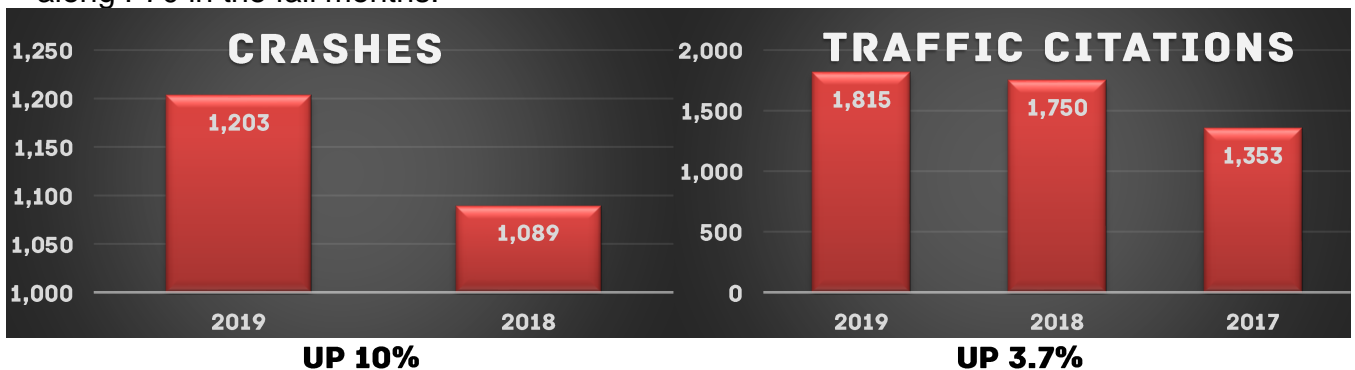

→ **Traffic Enforcement** **INCREASED by 3.7%**

WPD continued its efforts to increase traffic enforcement throughout Wheeling in 2019, with a heavy emphasis on Interstate 70. Last year, there was a slight increase in crashes – mostly along I-70 in the fall months.