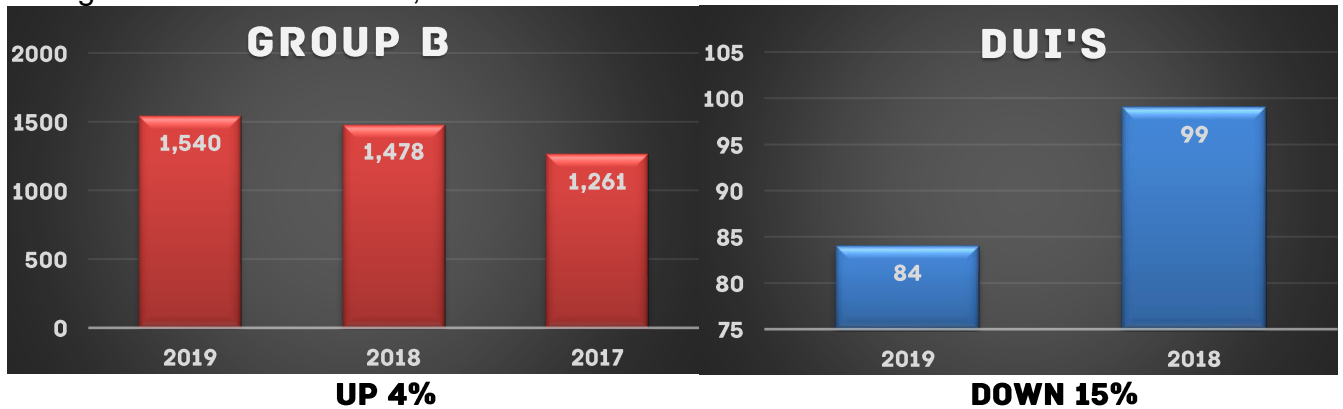

→ **Group B** (less serious offenses) **INCREASED by 4%**

Group B offenses increased slightly because of geographical policing and focusing on specific areas of crime in the city. Also, in 2019, officers continued to be visible and focus on impaired driving education. As a result, DUI arrests were down 15%.