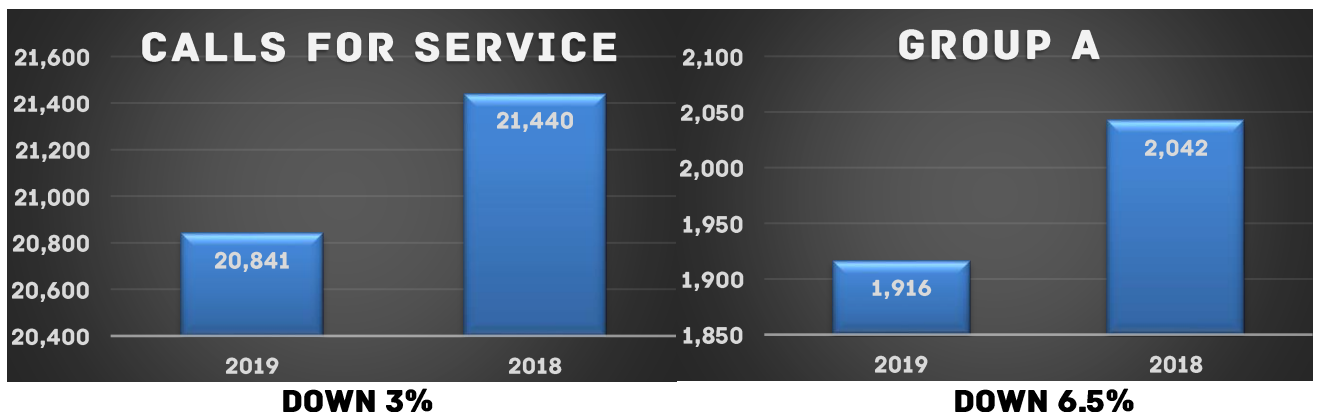

The City of Wheeling remains a safe place to live as major crimes continue to be on the downward trend. In 2019, there were fewer serious crimes committed – an overall decrease by 15% the last three years, according to statistics released by the Wheeling Police Department.

The specific crime data is divided into two areas – “Group A” offenses, which are generally more serious (murder, robbery, burglary, sex crimes), and “Group B” offenses, which involve more nuisance, quality of life, property crimes and highway safety/traffic offenses.

“Group A” offenses (more serious crimes) were **down**, along with total calls for service. However, for the third straight year, “Group B” (less serious crimes) were **up**, mostly because of increased directed patrols and focusing on specific issues and saturating high crime areas.

The department continues to see, on average a 3% yearly decrease in its calls for service. However, the ongoing nationwide opioid epidemic continues to increase with overdose related calls and medical emergencies.

→ **Group A** (more serious offenses) **DECREASED by 6.5%**

Group A categories that **decreased** from the previous year were:

- Vandalism (down 22%)
- Burglary (down 10%)
- Robbery (down 33%)
- Drug Related Calls (down 27%)

Group A categories that **increased** significantly:

- Motor Vehicle Thefts by **24%** (**46** in 2019 vs. **37** in 2018)
- Assaults by **7%** (**577** in 2019 vs. **536** in 2018)