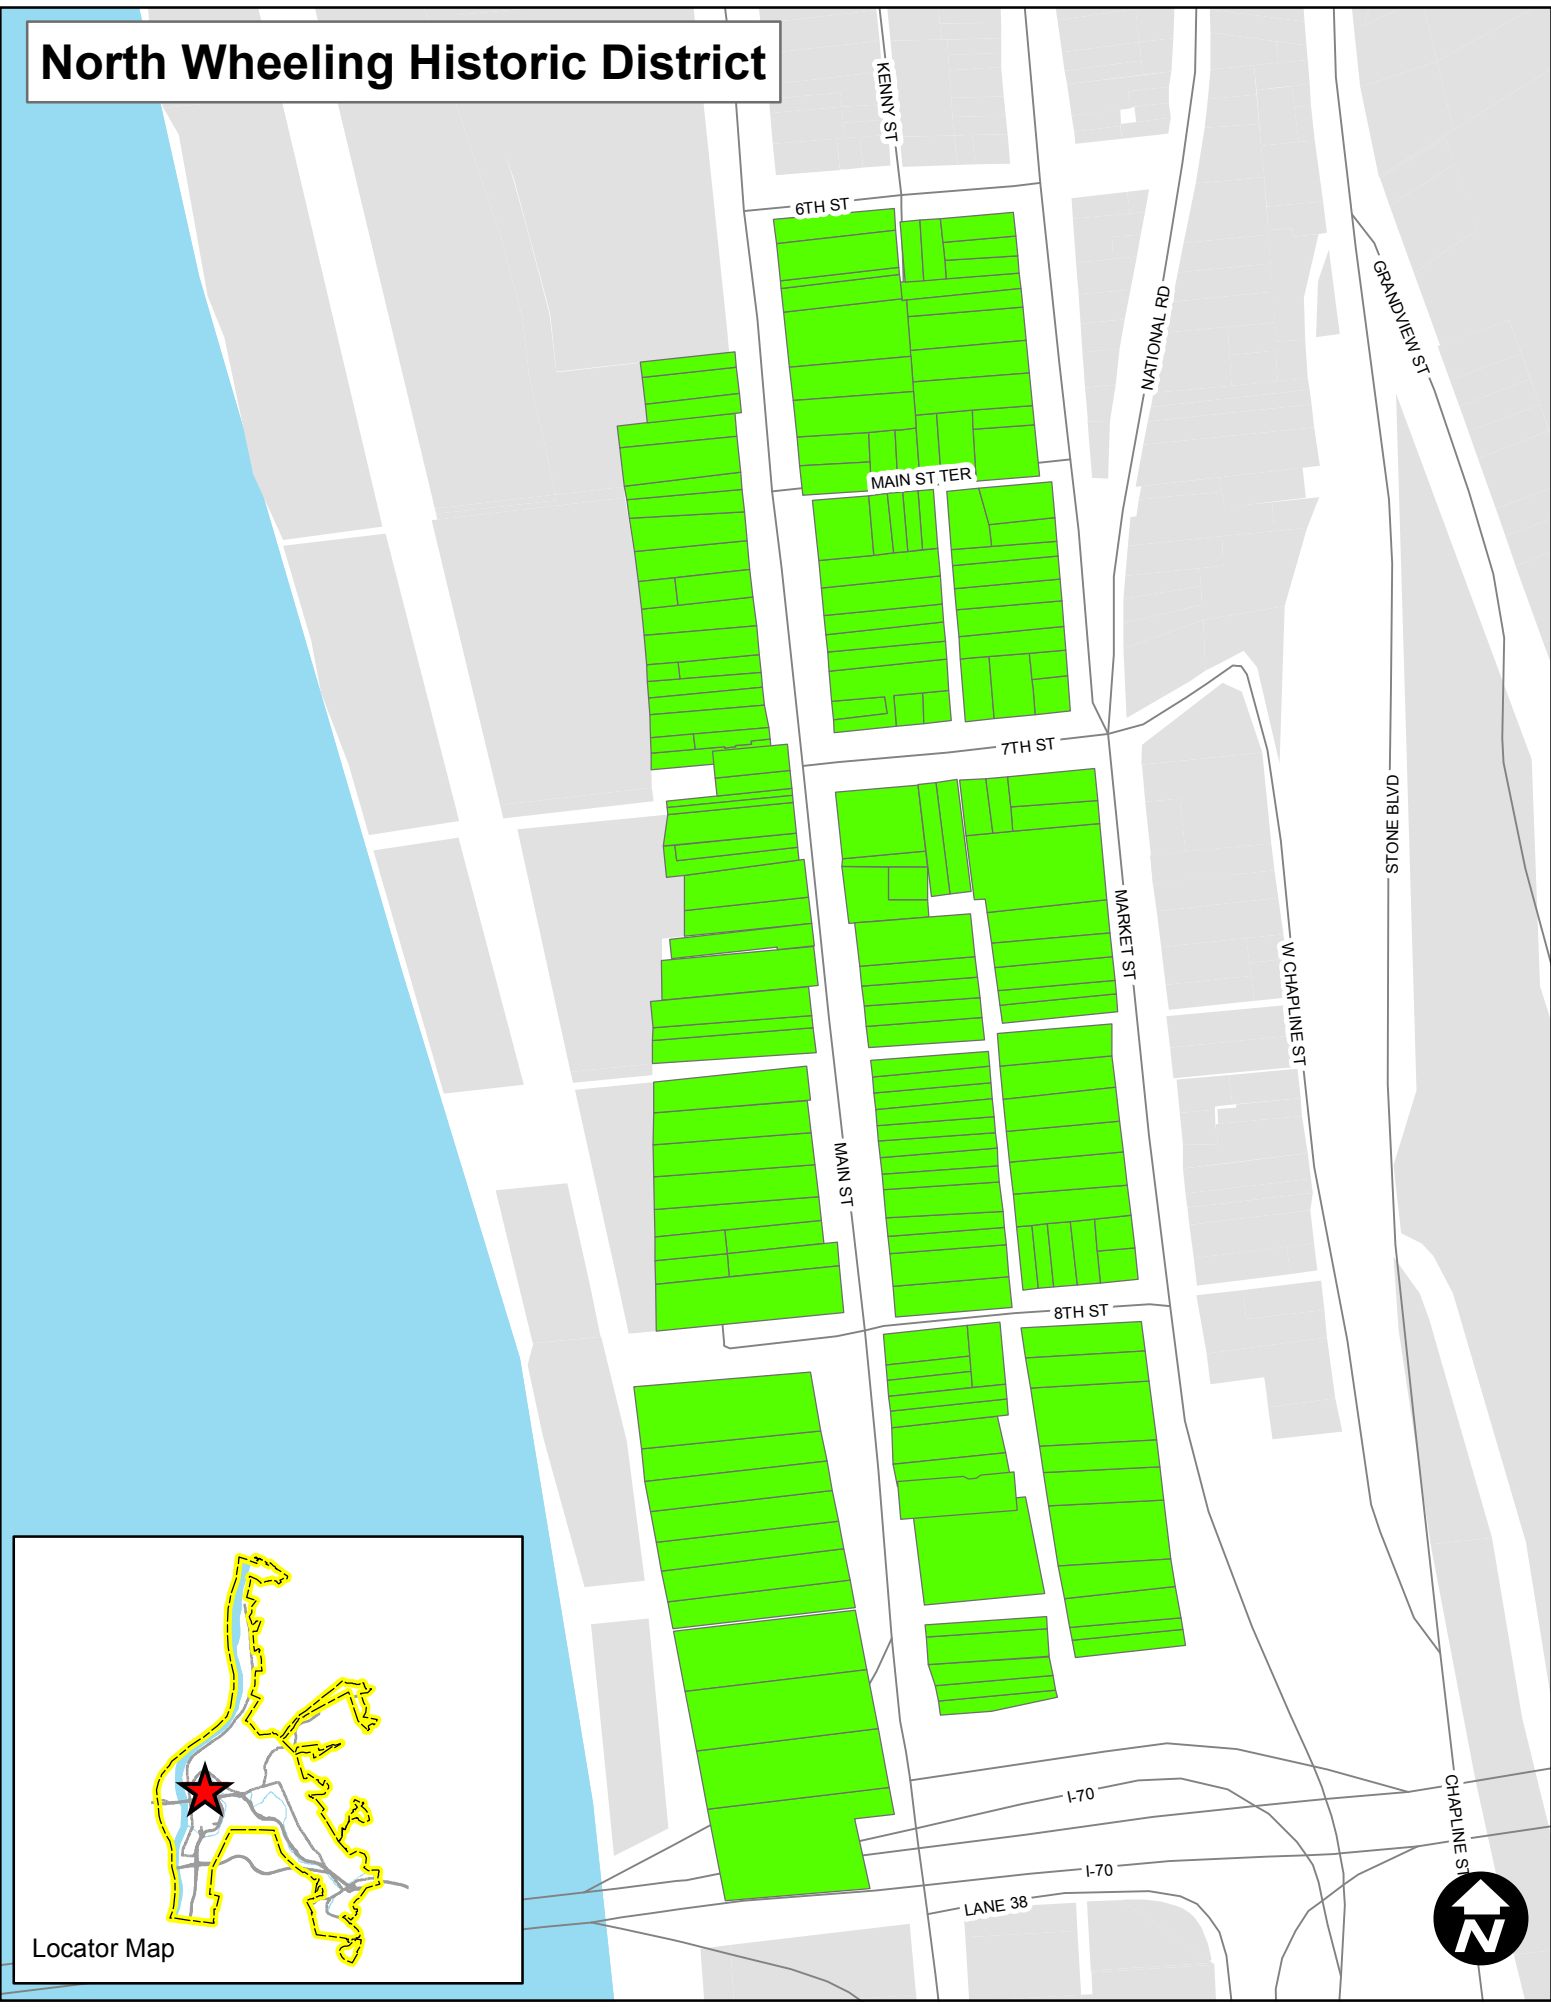

North Wheeling Historic District

Locator Map